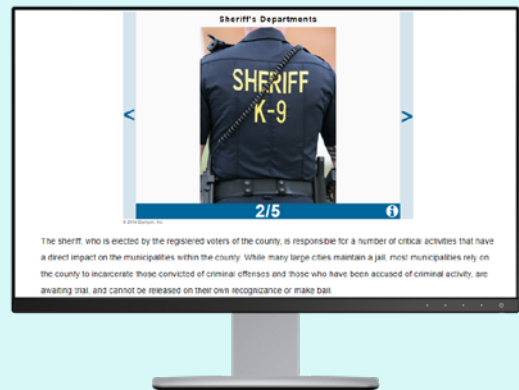

Rigorous, engaging, career-relevant course design

Imagine Edgenuity CTE courses introduce students to careers focused around law and safety roles and responsibilities, as well as providing opportunities for students to deepen their understanding of the course material by applying academic and technical skills to real-world tasks and learning experiences. Course content focuses on objectives directly related to relevant, current technologies, and practices.

The career focus provides students with a sense of direction that motivates students to stay in school and achieve. Edgenuity’s CTE courses ready students for work in these industries with learning experiences designed to help students gain critical leadership, communication, teamwork, problem-solving, critical thinking, and interpersonal skills needed to succeed in the world beyond high school. By providing a clear context for learning, Edgenuity ignites student interest and helps students make informed decisions about their future.

IMAGINE EDGENUITY’S LAW, PUBLIC SAFETY, CORRECTIONS, AND SECURITY COURSES INCLUDE:

- Career-relevant hands-on projects
- Engaging direct-instruction videos
- Performance rubrics and exemplars to aid in instructor grading
- Contextual vocabulary support to help students with terms and phrases

Learn more at: [imaginelearning.com/CTE](https://www.imaginelearning.com/CTE)

**US Bureau of Labor Statistics

*semester course

eDL Edgenuity offers a suite of eDynamic Learning electives on a subscription basis, allowing students to pursue a large range of interests in language arts, creative arts, STEM, and CTE. These electives are priced separately by enrollment.

†Torpey, Elka. (2015) Clusters, pathways, and BLS: Connecting career information. Career Outlook. U.S. Bureau of Labor Statistics.

Retrieved from <https://www.bls.gov/careeroutlook/2015article/careerclusters.htm#Law,%20public%20safety,%20corrections,%20and%20sec>